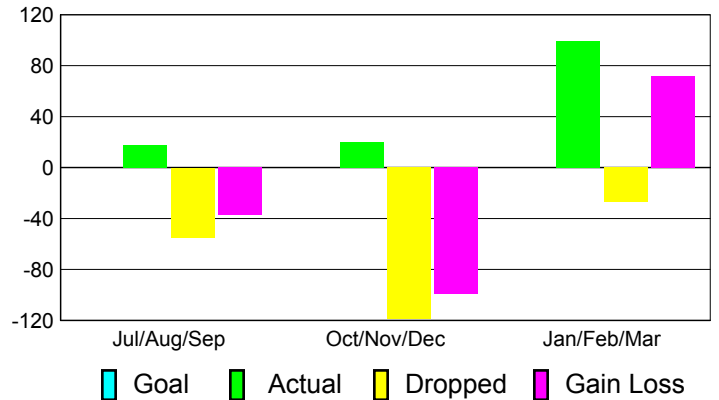

Membership Results 2010-2011

Goal, New, Dropped, Gain/Loss

Comparison of Membership Gain/Loss

Current Year Compared to the Previous Year