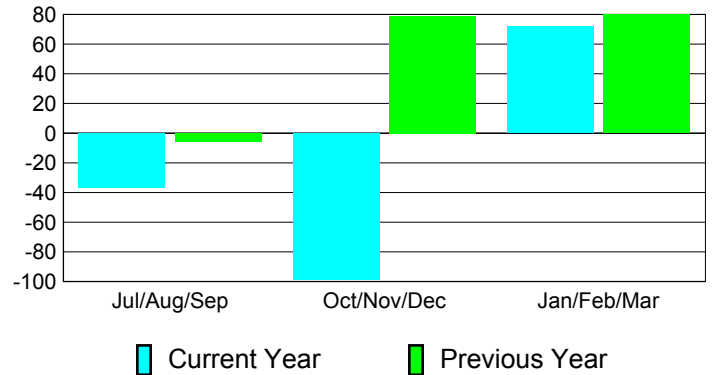

Membership Results
2010-2011

Membership
2009-2010

Month	Net Memb Goal	Actual New Memb	Actual Dropped Memb	Gain/Loss of Memb	Gain/Loss of Memb
Jul/Aug/Sep	0	18	-55	-37	-6
Oct/Nov/Dec	0	20	-119	-99	79
Jan/Feb/Mar	0	99	-27	72	80
Totals	0	137	-201	-64	153

Membership Results 2010-2011

Goal, New, Dropped, Gain/Loss

Comparison of Membership Gain/Loss

Current Year Compared to the Previous Year

Gender Comparison 2010-2011

Jul/Aug/Sep

Oct/Nov/Dec

Jan/Feb/Mar