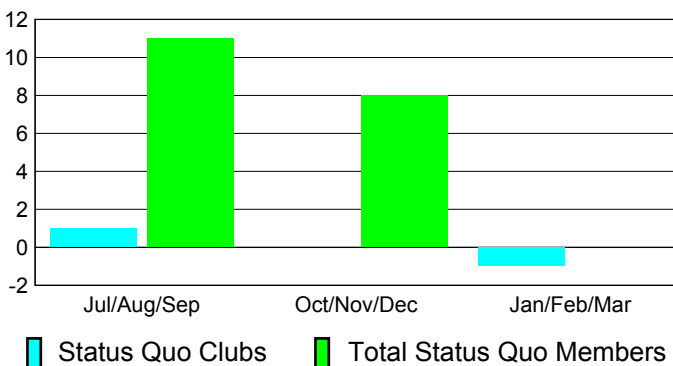

Club Results 2010-2011

Goal, New, Dropped, Gain/Loss

Comparison of Club Gain/Loss

Current Year Compared to the Previous Year

YTD Status Quo Clubs 2010-2011

Status Quo Clubs Compared to Status Quo Members

MEMBERSHIP

Membership Results
2010-2011

Membership
2009-2010

Month	Net Memb Goal	Actual New Memb	Actual Dropped Memb	Gain/Loss of Memb	Gain/Loss of Memb
Jul/Aug/Sep	0	18	-55	-37	-6
Oct/Nov/Dec	0	20	-119	-99	79
Jan/Feb/Mar	0	99	-27	72	80
Totals	0	137	-201	-64	153