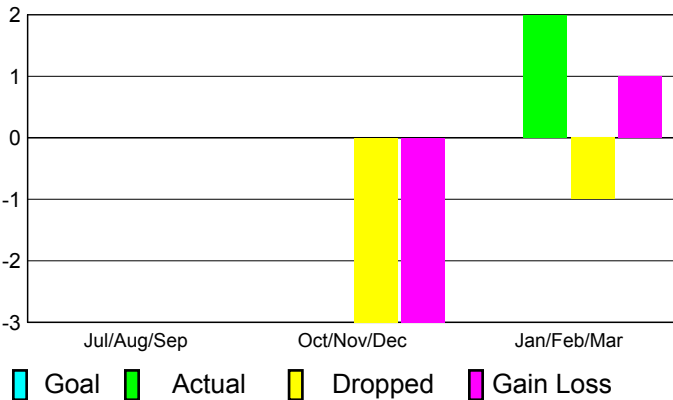

2010-2011 GMT Reports for District (or Undistricted) **District LA 6**

GMT: **Mr. Edison Karnopp**

Location: **BRAZIL**

GMT CA: **3**

CLUBS

Club Results
2010-2011

Clubs
2009-2010

Month	New Club Goal	Actual New Clubs	Actual Dropped Clubs	Gain/Loss of Clubs	Gain/Loss of Clubs
Jul/Aug/Sep	0	0	0	0	0
Oct/Nov/Dec	0	0	-3	-3	0
Jan/Feb/Mar	0	2	-1	1	0
Totals	0	2	-4	-2	0

Club Results 2010-2011

Goal, New, Dropped, Gain/Loss

Comparison of Club Gain/Loss

Current Year Compared to the Previous Year

YTD Status Quo Clubs 2010-2011

Status Quo Clubs Compared to Status Quo Members

MEMBERSHIP